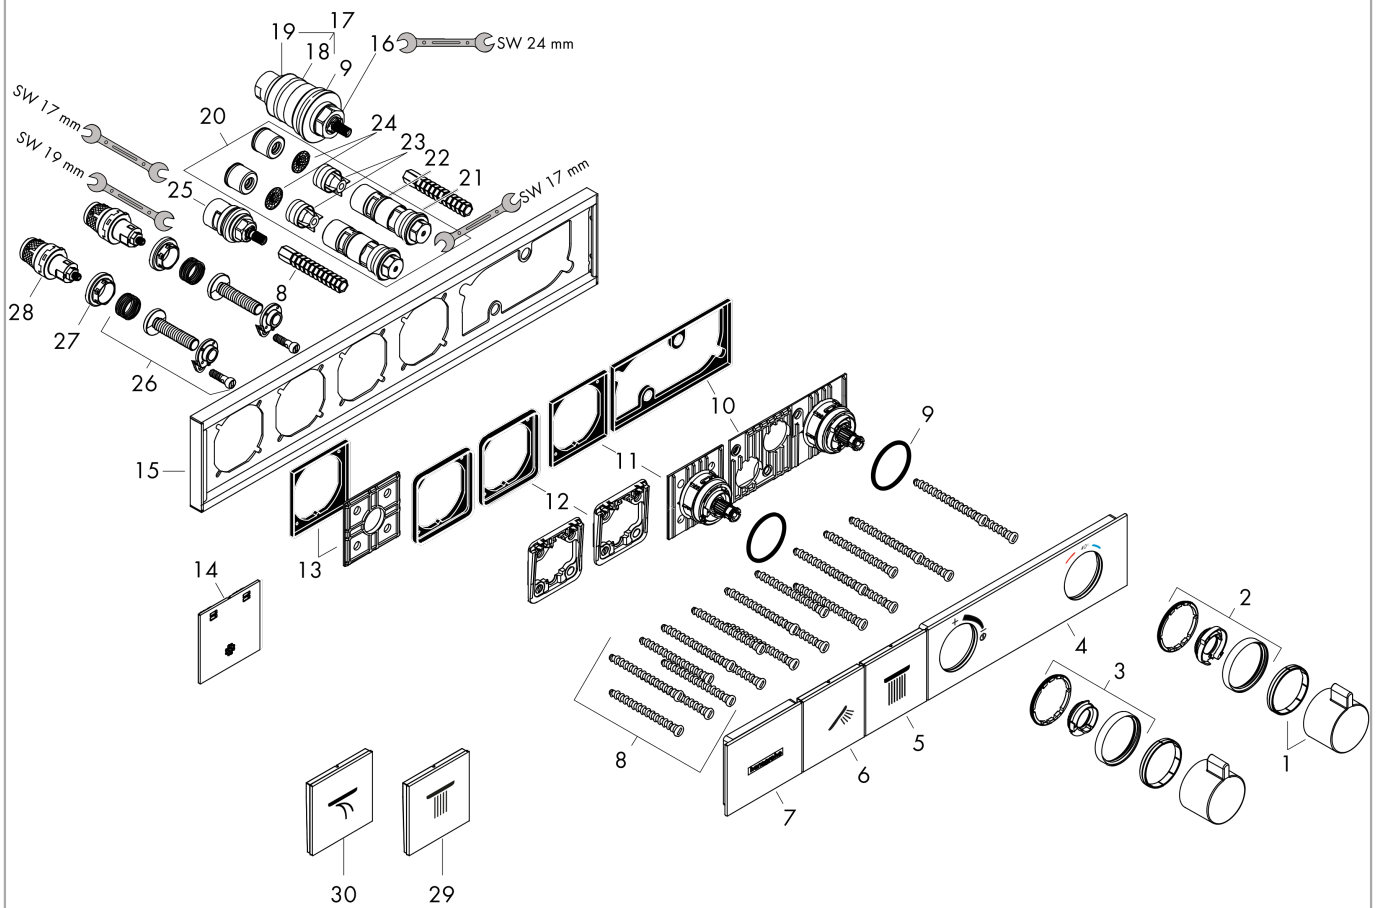

RainSelect

Thermostat for concealed installation for 2 functions

Surfaces: **Matt White** Article Number: **15380700**

Description

product features

- depending on volume flow and installation situation approx. 50% flow rate reduction and integrated shut off function
- 2 functions
- Select push-button on/off control for 2 outlets
- simultaneous use of several outlets
- maximum flow rate at 3 bar: 19,6 l/min
- thermostat cartridge, Start/stop valve to operate the functions
- safety lock at 40 °C
- temperature limitation adjustable
- non-return valve
- connection type: basic set
- min. operating pressure: 1 bar
- max. operating pressure: 10 bar
- Thermostat is delivered with buttons handshower and PowderRain

RainSelect

Thermostat for concealed installation for 2 functions

Surfaces: **Matt White** Article Number: **15380700**

Spare part list

Year of production: >07/19

Pos.	Description	Article Number	Price	PU
1	handle for thermostat	92215700	-	1
2	safety set	93112700	-	1
3	safety set	93113700	-	1
4	cover	93105450	-	1
5	symbol head shower Rain large	93107450	-	1
6	symbol handshower	93106450	-	1
7	cover	93501450	-	1
8	mounting kit	93102000	-	1
9	O-ring 38x2,5	98198000	-	1
10	adapter for handle	93109000	-	1
11	adapter for handle	93315000	-	1
12	support element	93111000	-	1
13	support element	93314000	-	1
14	fit-up aid	93417000	-	1
15	escutcheon	93104700	-	1
16	thermostat cartridge	96633000	-	1
17	sealing set	96636000	-	1
18	O-ring 34x2	98383000	-	1
19	O-ring 26x2	98147000	-	1
20	service unit	93406000	-	1
21	O-ring 20x2	98165000	-	1
22	O-ring 20x1,5	98197000	-	1
23	non return valve	96655000	-	1
24	filter	97367000	-	1
25	shut off unit	98536000	-	1
26	Select-adapter	93103000	-	1
27	nut	98368000	-	1
28	shut off unit	95758000	-	1
29	symbol head shower	93499450	-	1
30	symbol Flood jet	93305450	-	1
a	concealed item	15310180	-	1
b	Grease	90920000	-	1