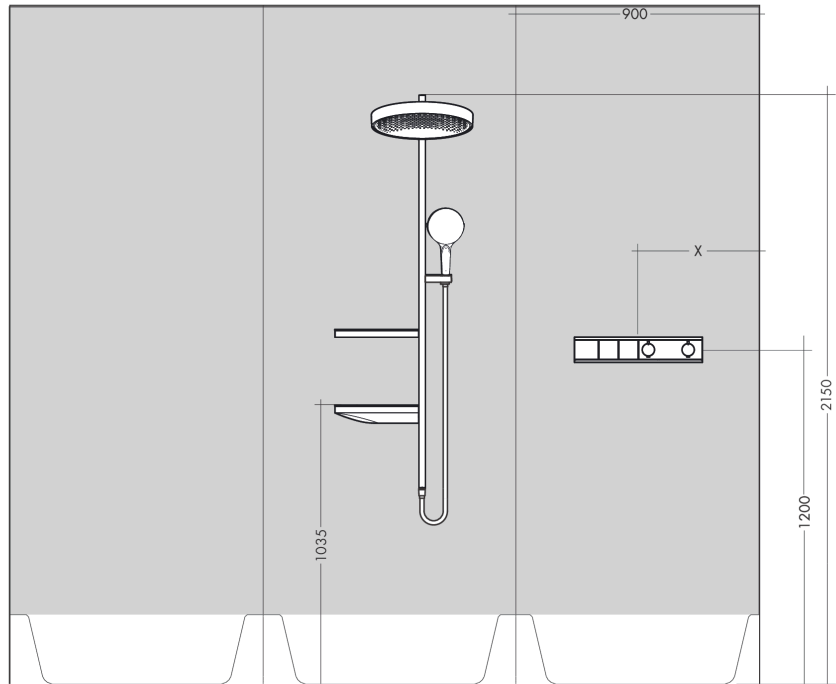

RainSelect
Thermostat for concealed installation for 2 functions
Surfaces: **Matt White**   Article Number: **15380700**

Installation examples

RainSelect
1531018X / 15380XXX