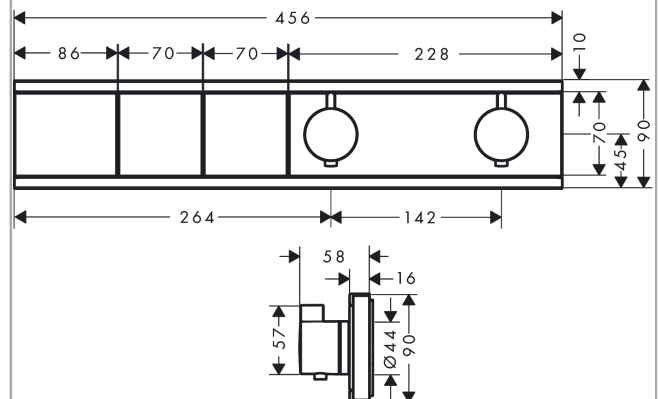

RainSelect

Thermostat for concealed installation for 2 functions

Surfaces: **Matt White** Article Number: **15380700**

Description

product features

- depending on volume flow and installation situation approx. 50% flow rate reduction and integrated shut off function
- 2 functions
- Select push-button on/off control for 2 outlets
- simultaneous use of several outlets
- maximum flow rate at 3 bar: 19,6 l/min
- thermostat cartridge, Start/stop valve to operate the functions
- safety lock at 40 °C
- temperature limitation adjustable
- non-return valve
- connection type: basic set
- min. operating pressure: 1 bar
- max. operating pressure: 10 bar
- Thermostat is delivered with buttons handshower and PowderRain

Technology

Design awards

Product image

Scale drawing

RainSelect
Thermostat for concealed installation for 2 functions
 Surfaces: **Matt White** Article Number: **15380700**

Flowchart

RainSelect
Thermostat for concealed installation for 2 functions
 Surfaces: **Matt White** Article Number: **15380700**