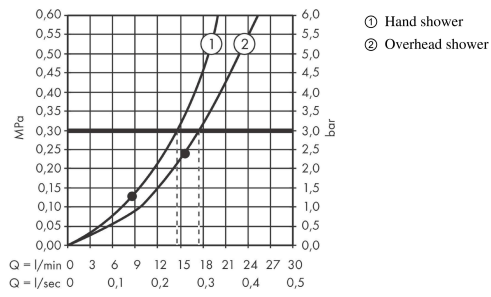

RainSelect

Thermostat for concealed installation for 2 functions

Surfaces: **Matt White** Article Number: **15380700**

Description

product features

- depending on volume flow and installation situation approx. 50% flow rate reduction and integrated shut off function
- 2 functions
- Select push-button on/off control for 2 outlets
- simultaneous use of several outlets
- maximum flow rate at 3 bar: 19,6 l/min
- thermostat cartridge, Start/stop valve to operate the functions
- safety lock at 40 °C
- temperature limitation adjustable
- non-return valve
- connection type: basic set
- min. operating pressure: 1 bar
- max. operating pressure: 10 bar
- Thermostat is delivered with buttons handshower and PowderRain

Technology

Design awards

Product image

Scale drawing

RainSelect
Thermostat for concealed installation for 2 functions
 Surfaces: **Matt White** Article Number: **15380700**

Flowchart

RainSelect
Thermostat for concealed installation for 2 functions
 Surfaces: **Matt White** Article Number: **15380700**