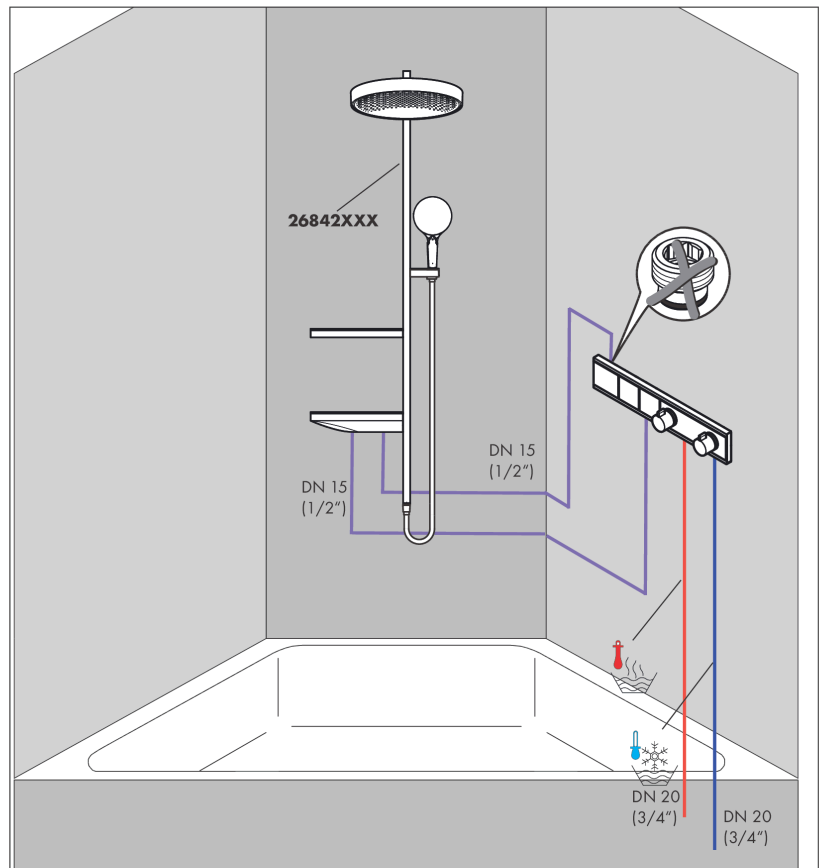

RainSelect
Thermostat for concealed installation for 2 functions
Surfaces: **Matt White**   Article Number: **15380700**

Installation examples

RainSelect
1531018X / 15380XXX